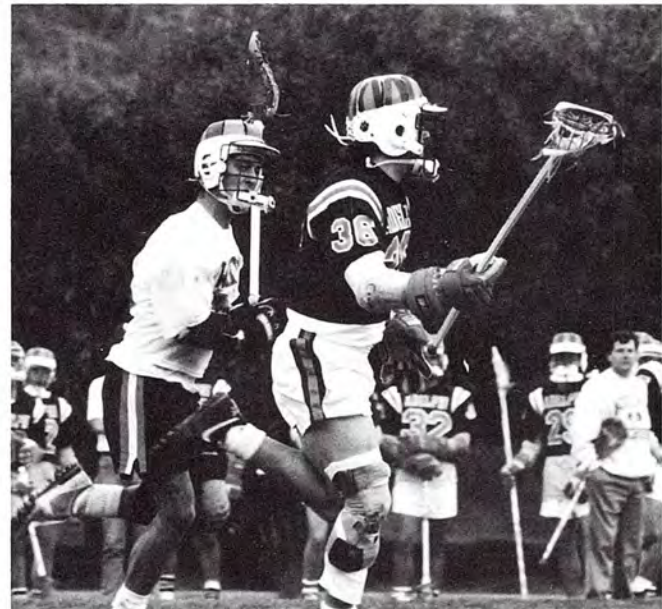

Men's Lacrosse

The Poet Lacrosse team has earned the reputation of being "The Best in the West" through lots of hard and grueling work. The team coached by Doug Locker was composed of a number of All League players. Although plagued by injuries early in

the season, the team pulled off many stunning wins, proving that they deserved the reputation they earned.

As the tension rises . . .

This is just another example of how this team has bonded.

Now let's see . . . he's got the ball, I want it. I will get it from him through a brut exhibition of skill. I like this game.