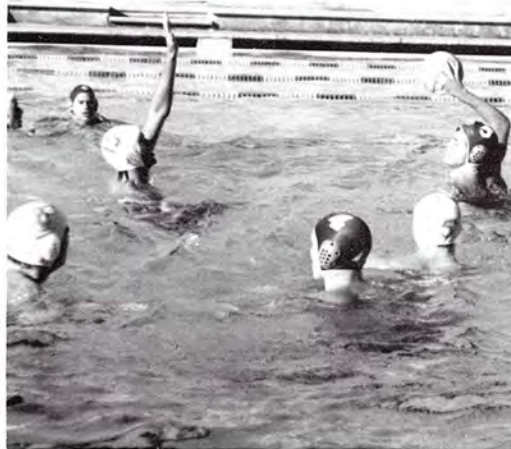

Greg, a mommy's nightmare in the tub, causes a big splash and saves the point.

Men's Water Polo

The Poet Water Polo squad finished the 1989 season by placing third out of six teams in the SCIA finals. The squad was led by co-captains Paul Gothold and Ashley Gray although the season was rocky for the team, Coach Jeff Hohne was

pleased with the players performances and looks forward to a strong 1990 squad.

The polo team got out to tell us exactly why they thought about the other team.

With a look of determination, this Whittier player tries to find a place for the ball.