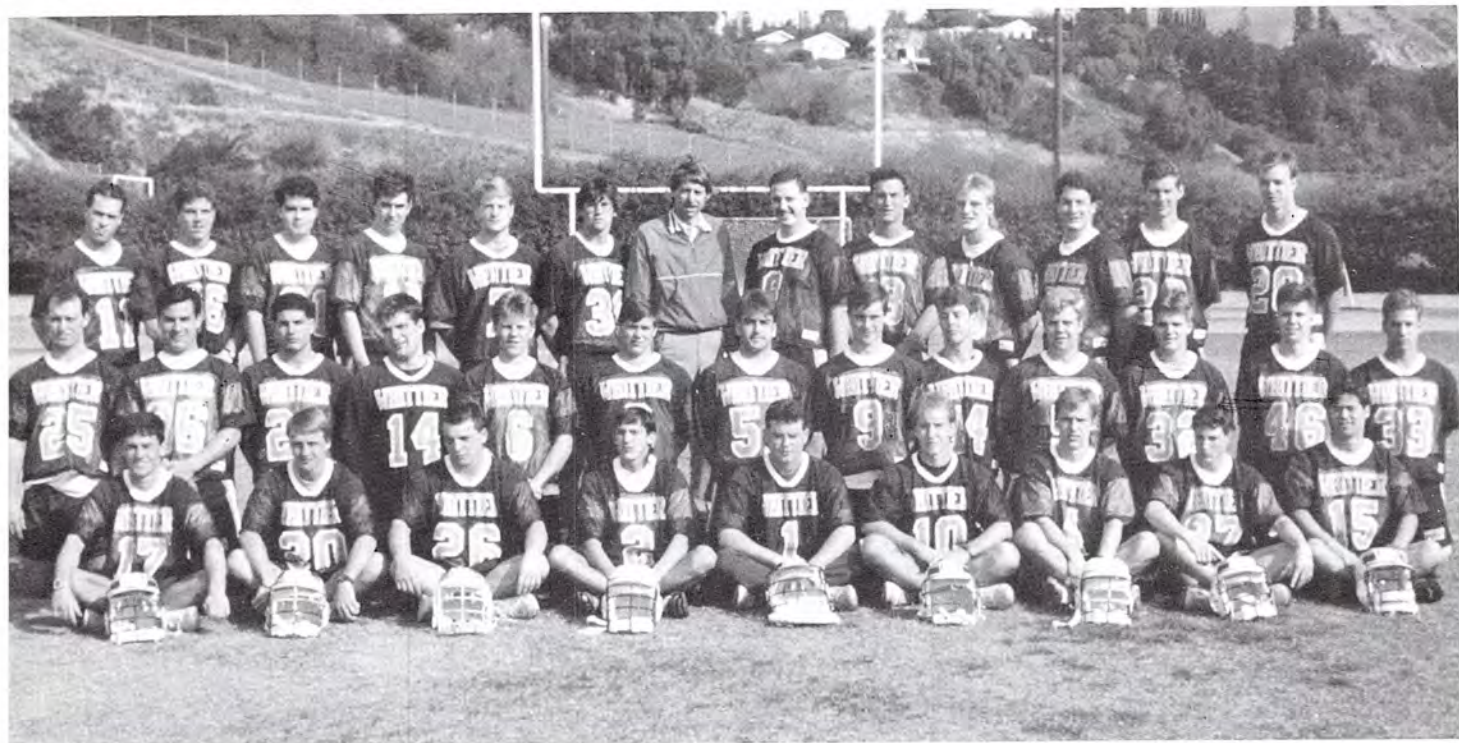

Front Row — Mike Malooly, James Westerberg, Adam Rosenburg, Rusty Scott, Rich Stark, Jason Bachelder, Scott Dalton, Chris Parsons, Don Gerard Middle — Colin Mayer, Chris Heriza, Mark Relovsky, Jason Hagens, Matt Leary, Pete Schmidt, Kevin Chisman, Chris Hanson, Guy Cerasoli, Mercer Borden, Shawn McGuchen, Burke Riggs, Paul Macowski Top Row — Rich Keener, Berto Cerasi, Craig Farano, Bill Erickson, Jeff Pulcifer, Scott Sanders, Coach Doug Locker, Tom Fridge, Phil Bergerson, Brian Pollack, John Handel, Eric Berg, Oliver DeBoer