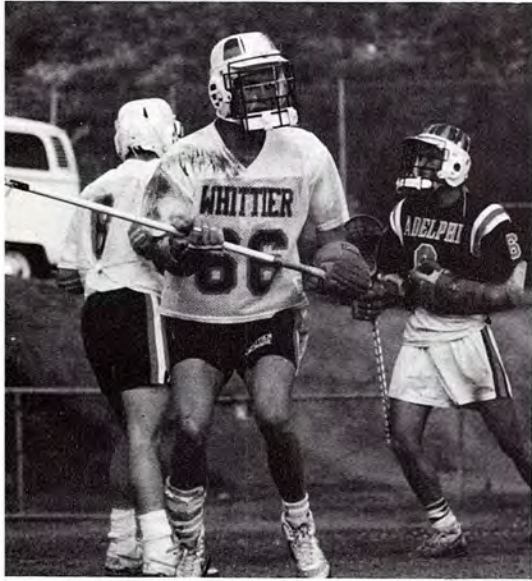

Baseball players are often found in the library during the season.

Greg warms up his arm before the water polo match.

As co-captain Berto leads the lacrosse defense against Adelphi.