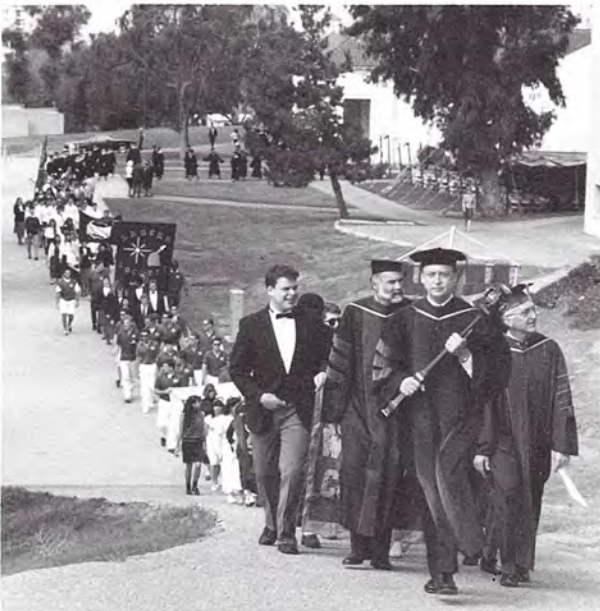

This first production by the WC Theater Department had some hilarious scenes. The play was basically about a young couple, Helen and John, who attempted to raise a baby. Neither of them knew that the baby, Daisy, was actually a boy, not even Daisy (MacCormick) himself.

Okay everyone, say "Cheese".

Right back at you Babe.

Veronica, how does that strawberry taste?

What? She took her Dad?

Twelfth President's

Dr. James L. Ash, Jr. became the 12th president of Whittier College on July 1, 1989. The inauguration ceremony was held at the amphitheater, on Friday, March 16, 1990. Whittier College students, alumnus, and delegates from academic institutions participated in the marching. An informal luncheon held at the quad took place immediately after the ceremony.

President Ash was congratulated by Chairman of the Board of Trustees, Rayburn S. Dezember.

The marching was led by Dr. Dallas Rhodes, Dr. John Moody, and Dr. Dick Archer.

The delegates and alumni stand proudly with their caps and gowns.

Whittier Community view "The Event."

Moliere's Scapin

Is a Hit

Scapin was hilarious! This successful comedy by Moliere brought the house down at the Whittier Civic Auditorium March 15-17.

The play began with two youths, Octave and Leandre, who had fallen in love with Hyacinte and Zerbinette, respectively. Their fathers soon found out about these forbidden liaisons and threatened to wreak havoc. Scapin, Leandre's clever servant, came to their rescue with slapsticks and plots. His entire scheme would've gone awry had they not discovered that Zerbinette was actually Octave's half-sister and Hyacinte Leandre's sister.